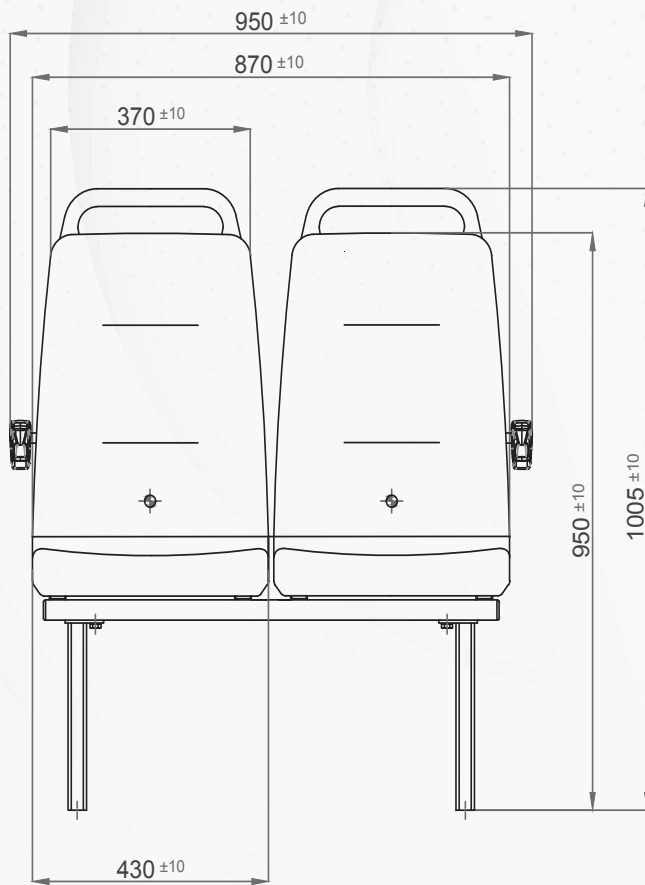

# PY993

PASSENGER SEATS 

# PY993

URBAN PY993	
Backrest adjustment	N/A
Armrests	▲
Handles	▲
Snack tray	N/A
Magazine net	N/A
Legs	▲
Aisle side sliding (50mm)	N/A
Vinyl trim	▲
Cloth trim	●
Genuine leather trim	▲
Padded trim	N/A
3-point seat belt	N/A
2-point seat belt	▲
Window Connection	▲
USB Connection	▲
Testing	R16.08 - R118.03

\* It is produced in both dimensions.