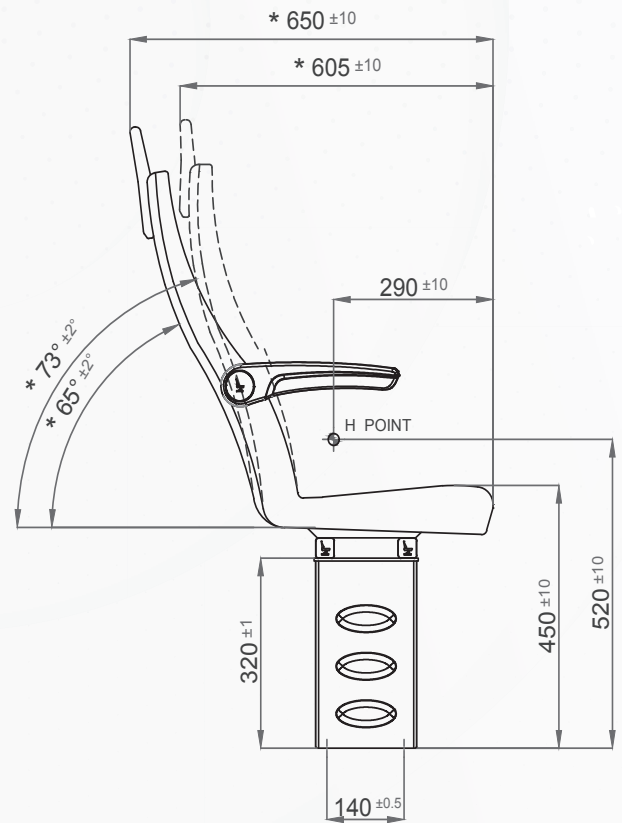

# PY993

URBAN PY993	
Backrest adjustment	N/A
Armrests	▲
Handles	▲
Snack tray	N/A
Magazine net	N/A
Legs	▲
Aisle side sliding (50mm)	N/A
Vinyl trim	▲
Cloth trim	●
Genuine leather trim	▲
Padded trim	N/A
3-point seat belt	N/A
2-point seat belt	▲
Window Connection	▲
USB Connection	▲
Testing	R16.08 - R118.03

\* It is produced in both dimensions.