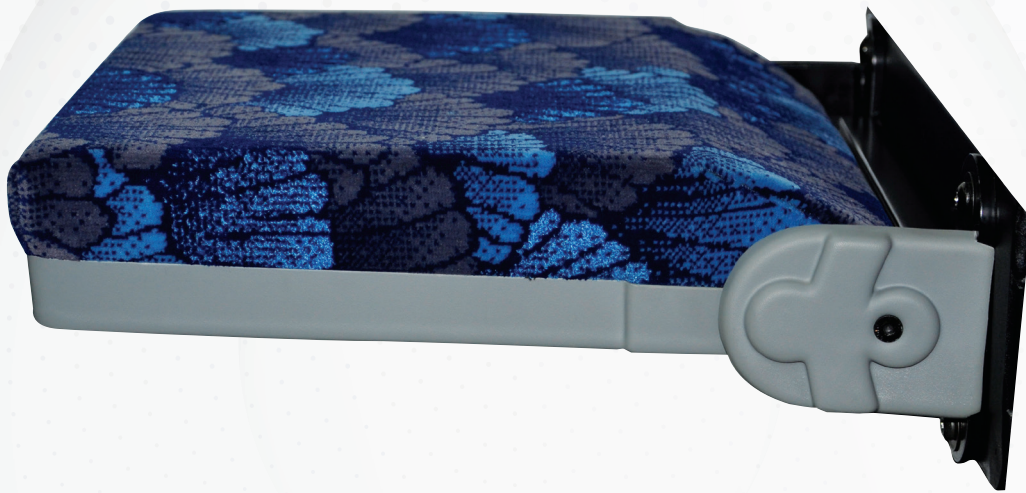

PYH2008

INSTRUCTOR SEATS

PYH2008

PYH2008	
Fold up seat cushion	●
Vinyl trim (Vacuum type)	●
Cloth trim (Vacuum type)	▲
2-point seat belt	N/A
Testing	R118.03